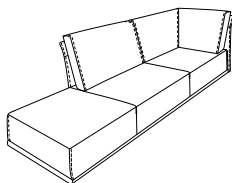

# LUIGI

W x H x D  
sitting height: 41

**Passé  
Partout**®

1,5-seater  
with wooden arm L  
107x92x90

1,5-seater  
with wooden arm R  
107x92x90

1,5-seater  
without arms  
100x92x90

1,5-seater with arm L  
126x92x90

1,5-seater with arm R  
126x92x90

Longchair without arms\*  
100x92x173

Longchair with wooden arm L\*  
107x92x173

Longchair with wooden arm R\*  
107x92x173

Longchair with arm L\*  
126x92x173

Longchair with arm R\*  
126x92x173

Lounge large L\*  
90x92x270

Lounge large R\*  
90x92x270

Pouf 83x100  
83x41x100

Pouf 83x166  
83x41x166

Arm table-oak  
81x35x25

Arm table-oak+pillow  
81x47x25

Back table-oak  
100x51x25

Corner table-oak  
83x35x83