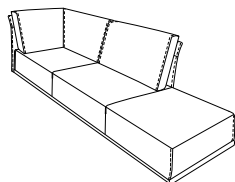

# LUIGI

W x H x D  
sitting height: 41

**Passé  
Partout**®

1,5-seater  
with wooden arm L  
107x92x90

1,5-seater  
with wooden arm R  
107x92x90

1,5-seater  
without arms  
100x92x90

1,5-seater with arm L  
126x92x90

1,5-seater with arm R  
126x92x90

Longchair without arms\*  
100x92x173

Longchair with wooden arm L\*  
107x92x173

Longchair with wooden arm R\*  
107x92x173

Longchair with arm L\*  
126x92x173

Longchair with arm R\*  
126x92x173

Lounge large L\*  
90x92x270

Lounge large R\*  
90x92x270

Pouf 83x100  
83x41x100

Pouf 83x166  
83x41x166

Arm table-oak  
81x35x25

Arm table-oak+pillow  
81x47x25

Back table-oak  
100x51x25

Corner table-oak  
83x35x83