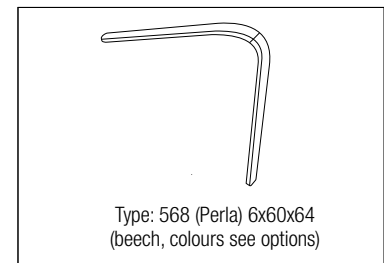

PERLA / W x H x D
sitting height: 44

Passe[®]
Partout

1-seat
67x76x80

Type: 568 (Perla) 6x60x64
(beech, colours see options)