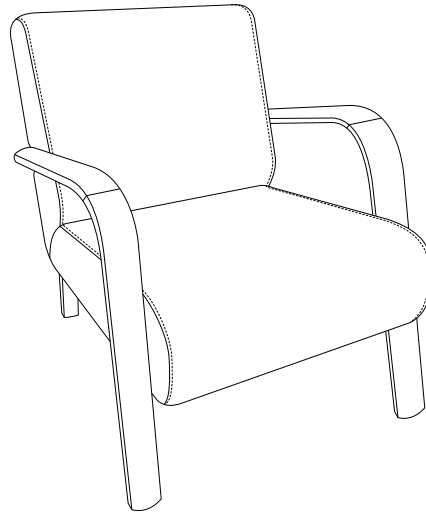

PERLA / W x H x D
sitting height: 44

Passe[®]
Partout

1-seat
67x76x80

Type: 568 (Perla) 6x60x64
(beech, colours see options)