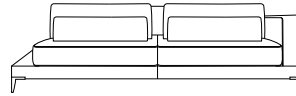

TITO /

W x H x D
sitting height: 48

**Passe[®]
Partout**

1,5-seat
135x88x107

3-seat
194x88x107

3,5-seat
230x88x107

4-seat
272x88x107

1,5-seat with platform L*
135x88x107

3-seat with platform L*
194x88x107

3,5-seat with platform L*
230x88x107

4-seat with platform L*
272x88x107

1,5-seat with platform R*
135x88x107

3-seat with platform R*
194x88x107

3,5-seat with platform R*
230x88x107

4-seat with platform R*
272x88x107

***Choose**

1,

Plate - oak
21x2x105

OR

2,

Arm table - oak
18x30x102

OR

3,

Arm table - oak + pillow A58R
18x30x102

Standard

Type: 367 (A1) 14x14.5x14
(aluminium, colours see feet)

Option

Type: 613 (Tito) 7x13.5
(beech, colours see options)