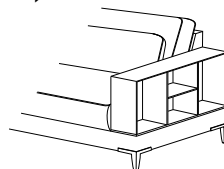

3-seat with platform L*
194x88x107

3,5-seat with platform L*
230x88x107

4-seat with platform L*
272x88x107

1,5-seat with platform R*
135x88x107

3-seat with platform R*
194x88x107

3,5-seat with platform R*
230x88x107

4-seat with platform R*
272x88x107

***Choose**

1,

Plate - oak
21x2x105

OR

2,

Arm table - oak
18x30x102

OR

3,

Arm table - oak + pillow A58R
18x30x102

Standard

Type: 367 (A1) 14x14.5x14
(aluminium, colours see feet)

Option

Type: 613 (Tito) 7x13.5
(beech, colours see options)