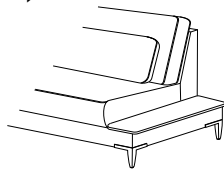

TITO /

W x H x D
sitting height: 48

**Passe[®]
Partout**

1,5-seat
135x88x107

3-seat
194x88x107

3,5-seat
230x88x107

4-seat
272x88x107

1,5-seat with platform L*
135x88x107

3-seat with platform L*
194x88x107

3,5-seat with platform L*
230x88x107

4-seat with platform L*
272x88x107

1,5-seat with platform R*
135x88x107

3-seat with platform R*
194x88x107

3,5-seat with platform R*
230x88x107

4-seat with platform R*
272x88x107

***Choose**

1,

Plate - oak
21x2x105

OR

2,

Arm table - oak
18x30x102

OR

3,

Arm table - oak + pillow A58R
18x30x102

Standard

Type: 367 (A1) 14x14.5x14
(aluminium, colours see feet)

Option

Type: 613 (Tito) 7x13.5
(beech, colours see options)