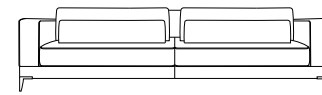

TITO /

W x H x D
sitting height: 48

**Passe[®]
Partout**

1,5-seat
135x88x107

3-seat
194x88x107

3,5-seat
230x88x107

4-seat
272x88x107

1,5-seat with platform L*
135x88x107

3-seat with platform L*
194x88x107

3,5-seat with platform L*
230x88x107

4-seat with platform L*
272x88x107

1,5-seat with platform R*
135x88x107

3-seat with platform R*
194x88x107

3,5-seat with platform R*
230x88x107

4-seat with platform R*
272x88x107

***Choose**

1,

Plate - oak
21x2x105

OR

2,

Arm table - oak
18x30x102

OR

3,

Arm table - oak + pillow A58R
18x30x102

Standard

Type: 367 (A1) 14x14.5x14
(aluminium, colours see feet)

Option

Type: 613 (Tito) 7x13.5
(beech, colours see options)