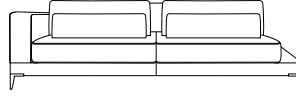

TITO /

W x H x D
sitting height: 48

**Passe[®]
Partout**

1,5-seat
135x88x107

3-seat
194x88x107

3,5-seat
230x88x107

4-seat
272x88x107

1,5-seat with platform L*
135x88x107

3-seat with platform L*
194x88x107

3,5-seat with platform L*
230x88x107

4-seat with platform L*
272x88x107

1,5-seat with platform R*
135x88x107

3-seat with platform R*
194x88x107

3,5-seat with platform R*
230x88x107

4-seat with platform R*
272x88x107

***Choose**

1,

Plate - oak
21x2x105

OR

2,

Arm table - oak
18x30x102

OR