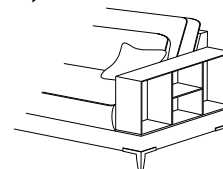

3-seat with platform L*
194x88x107

3,5-seat with platform L*
230x88x107

4-seat with platform L*
272x88x107

1,5-seat with platform R*
135x88x107

3-seat with platform R*
194x88x107

3,5-seat with platform R*
230x88x107

4-seat with platform R*
272x88x107

***Choose**

1,

Plate - oak
21x2x105

OR

2,

Arm table - oak
18x30x102

OR

3,

Arm table - oak + pillow A58R
18x30x102

Standard

Type: 367 (A1) 14x14.5x14
(aluminium, colours see feet)

Option

Type: 613 (Tito) 7x13.5
(beech, colours see options)