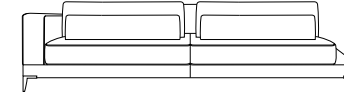

TITO /

W x H x D
sitting height: 48

**Passe[®]
Partout**

1,5-seat
135x88x107

3-seat
194x88x107

3,5-seat
230x88x107

4-seat
272x88x107

1,5-seat with platform L*
135x88x107

3-seat with platform L*
194x88x107

3,5-seat with platform L*
230x88x107

4-seat with platform L*
272x88x107

1,5-seat with platform R*
135x88x107

3-seat with platform R*
194x88x107

3,5-seat with platform R*
230x88x107

4-seat with platform R*
272x88x107

***Choose**

1,

Plate - oak
21x2x105

OR

2,

Arm table - oak
18x30x102

OR

3,

Arm table - oak + pillow A58R
18x30x102

Standard

Type: 367 (A1) 14x14.5x14
(aluminium, colours see feet)

Option

Type: 613 (Tito) 7x13.5
(beech, colours see options)