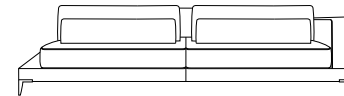

TITO /

W x H x D
sitting height: 48

**Passe[®]
Partout**

1,5-seat
135x88x107

3-seat
194x88x107

3,5-seat
230x88x107

4-seat
272x88x107

1,5-seat with platform L*
135x88x107

3-seat with platform L*
194x88x107

3,5-seat with platform L*
230x88x107

4-seat with platform L*
272x88x107

1,5-seat with platform R*
135x88x107

3-seat with platform R*
194x88x107

3,5-seat with platform R*
230x88x107

4-seat with platform R*
272x88x107

***Choose**

1,

Plate - oak
21x2x105

OR

2,

Arm table - oak
18x30x102

OR

3,

Arm table - oak + pillow A58R
18x30x102

Standard

Type: 367 (A1) 14x14.5x14
(aluminium, colours see feet)

Option

Type: 613 (Tito) 7x13.5
(beech, colours see options)