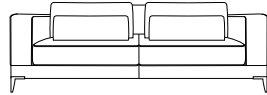

TITO /

W x H x D
sitting height: 48

**Passe[®]
Partout**

1,5-seat
135x88x107

3-seat
194x88x107

3,5-seat
230x88x107

4-seat
272x88x107

1,5-seat with platform L*
135x88x107

3-seat with platform L*
194x88x107

3,5-seat with platform L*
230x88x107

4-seat with platform L*
272x88x107

1,5-seat with platform R*
135x88x107

3-seat with platform R*
194x88x107

3,5-seat with platform R*
230x88x107

4-seat with platform R*
272x88x107

***Choose**

1,

Plate - oak
21x2x105

OR

2,

Arm table - oak
18x30x102

OR

3,

Arm table - oak + pillow A58R
18x30x102

Standard

Type: 367 (A1) 14x14.5x14
(aluminium, colours see feet)

Option

Type: 613 (Tito) 7x13.5
(beech, colours see options)