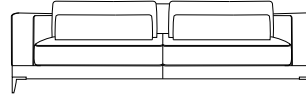

TITO /

W x H x D
sitting height: 48

**Passe[®]
Partout**

1,5-seat
135x88x107

3-seat
194x88x107

3,5-seat
230x88x107

4-seat
272x88x107

1,5-seat with platform L*
135x88x107

3-seat with platform L*
194x88x107

3,5-seat with platform L*
230x88x107

4-seat with platform L*
272x88x107

1,5-seat with platform R*
135x88x107

3-seat with platform R*
194x88x107

3,5-seat with platform R*
230x88x107

4-seat with platform R*
272x88x107

***Choose**

1,

Plate - oak
21x2x105

OR

2,

Arm table - oak
18x30x102

OR

3,

Arm table - oak + pillow A58R
18x30x102

Standard

Type: 367 (A1) 14x14.5x14
(aluminium, colours see feet)

Option

Type: 613 (Tito) 7x13.5
(beech, colours see options)