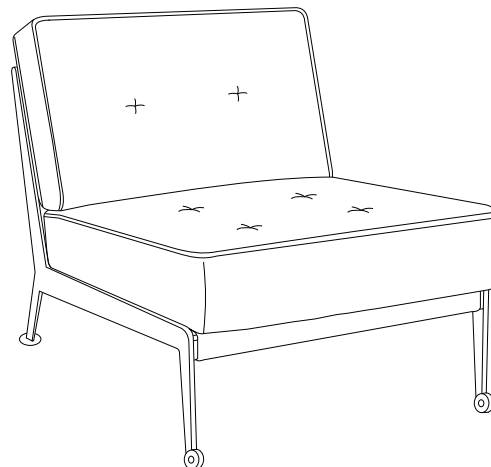

BROOKLYN

W x H x D
sitting height: 42

Passe[®]
Partout

1-seat 2 arms
79x80x89

1-seat without arms
67x80x89