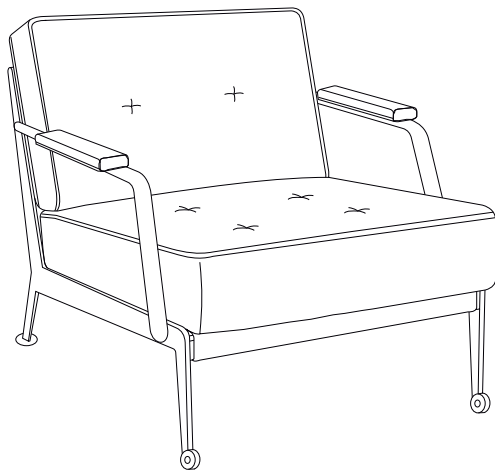

BROOKLYN

W x H x D
sitting height: 42

Passe[®]
Partout

1-seat 2 arms
79x80x89

1-seat without arms
67x80x89