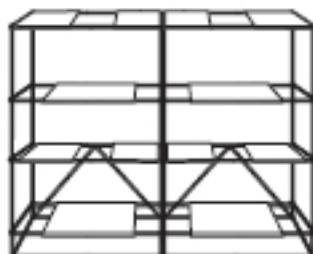

JUKEBOX / W x H x D

Passe[®]
Partout

Coffee table 60
60x35x60

Coffee table 80
80x35x80

Coffee table 100
100x35x100

Coffee table 120
120x35x120

Coffee table 120x70
120x35x70

Coffee table 140x80
140x35x80

Butler low
45x52x48

Butler high
45x65x48

Side table 120
120x80x40

Room divider single 100
100x147x40

Room divider double 200
200x147x40